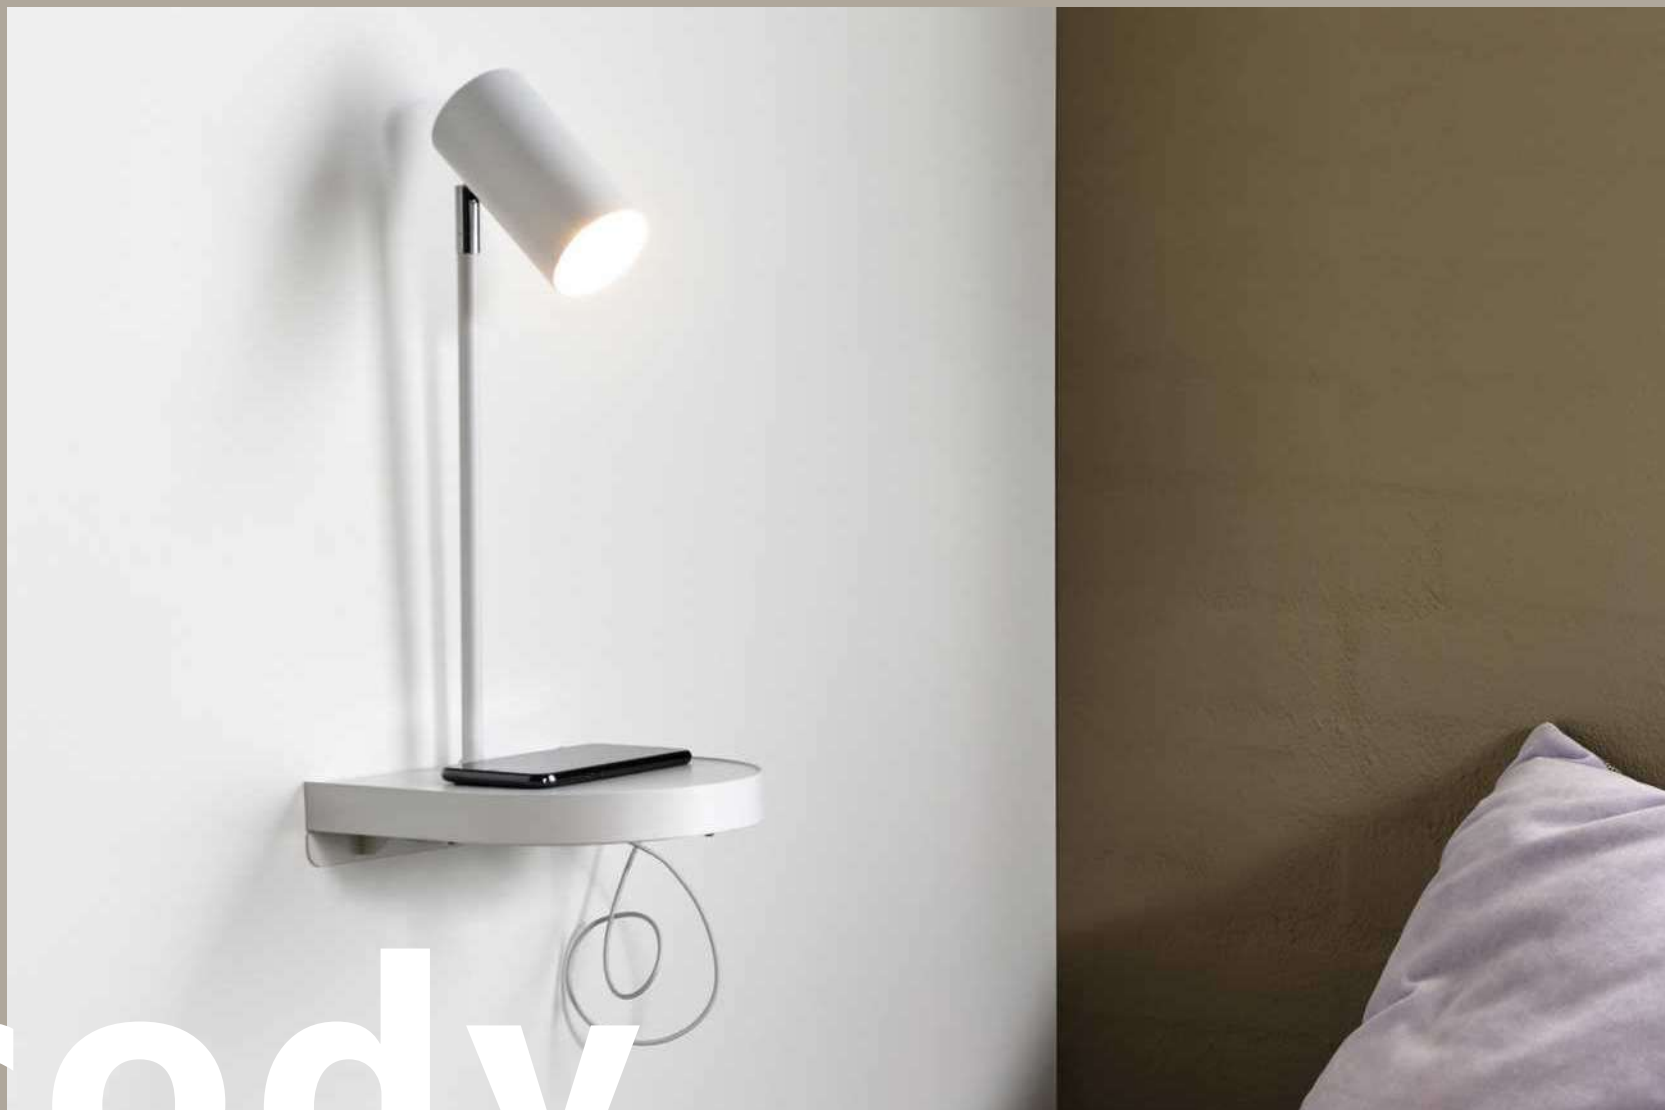

## Bend Floor

<b>Masterbox</b>	Qty 2
<b>Size</b>	H: 135 cm, W: 25 cm, L: 53 cm, Shade Ø: 12 cm, Base Ø: 25 cm, Tilt angle: 60°
<b>Material</b>	Metal/Aluminium
<b>IP Class</b>	IP20, Class 3
<b>Cable</b>	Textile cable: Black 150 cm non replaceable
<b>Light source</b>	Fixed LED, Incl. 10W LED, Incl. Touch,

**USP's**  
Minimalist design  
Dimmable  
Adjustable arms for a directional light  
5 year LED guarantee

**Black** 2112784003