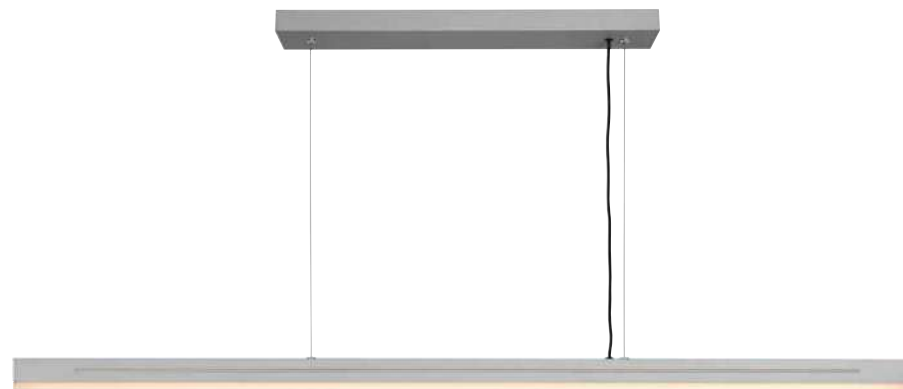

Aluminium 2113003029

Skylar Pendant

Masterbox	Qty 2
Size	H: 4,2 cm, W: 115 cm, L: 3,8 cm
Material	Aluminium/Plastic
IP Class	IP20, Class 2
Cable	Cable: Black 205 cm non replaceable
Canopy	Color: Black/Grey, Material: Metal Ø: 48x9x2,8 cm, H: 2,8 cm
Light source	Fixed LED, Incl. 25W LED,

USP's

- Minimalist and industrial design
- High light output 2600 lumen
- MoodMaker [3-step dimmable]
- 5 year LED guarantee
- Memory function remembers your last dimmer setting
- Adjustable height