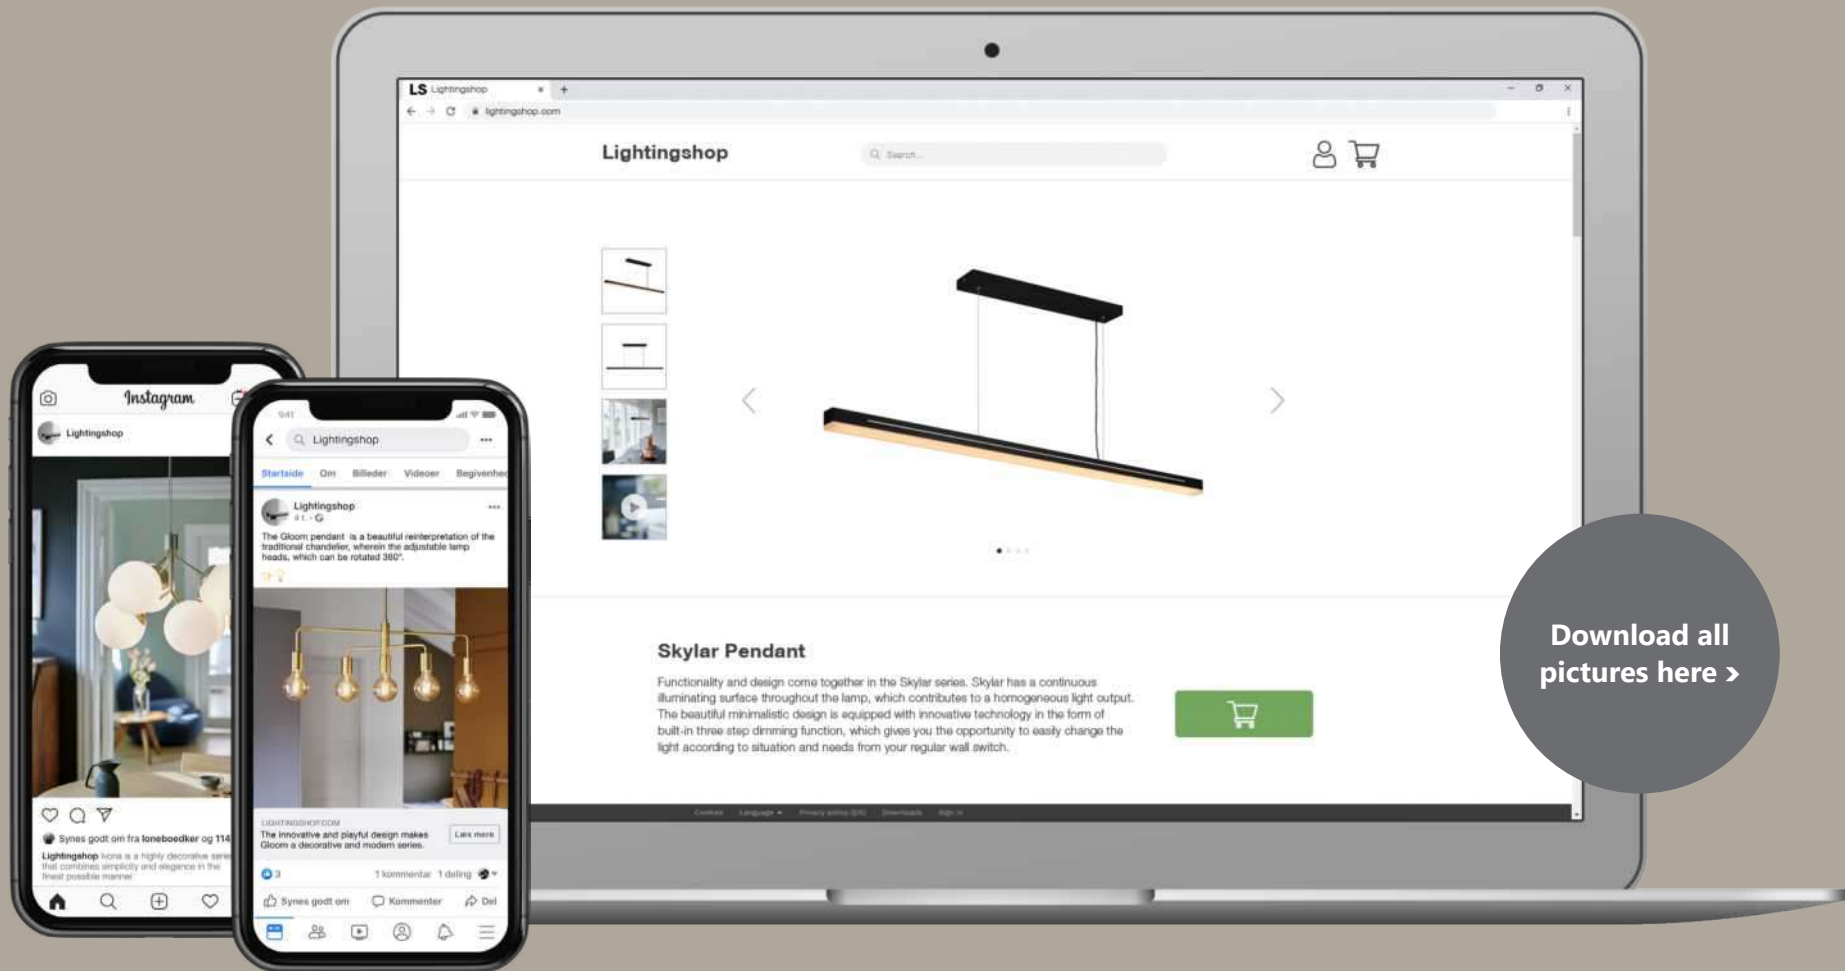

Marketing media support

This year, we have made it easy for you to retrieve all the marketing material you need for our decorative novelties. You will find ready-to-use ambience photos and pack shots [right here](#).