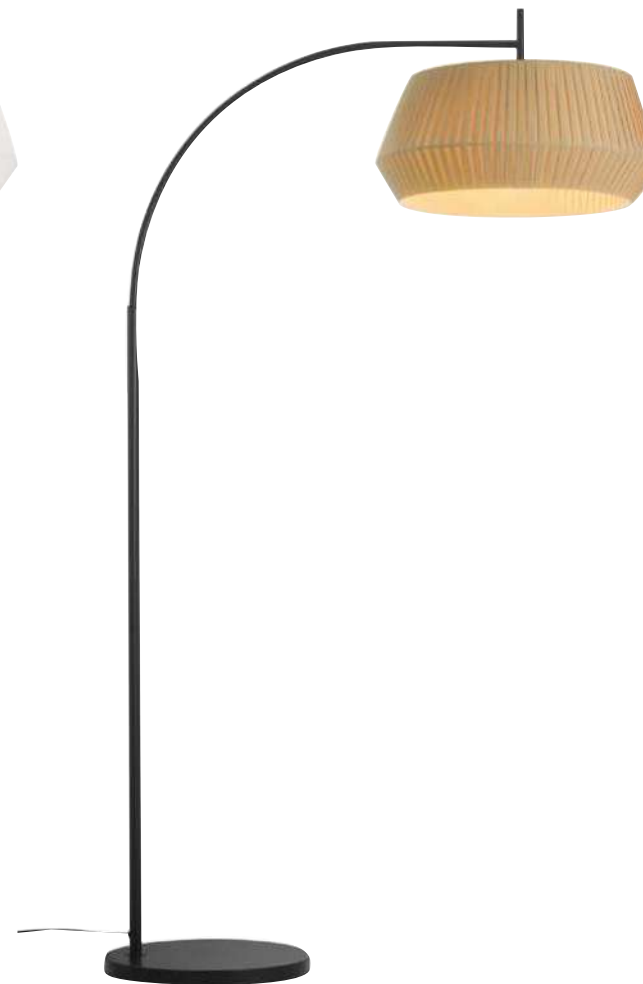

Beige 2112414009