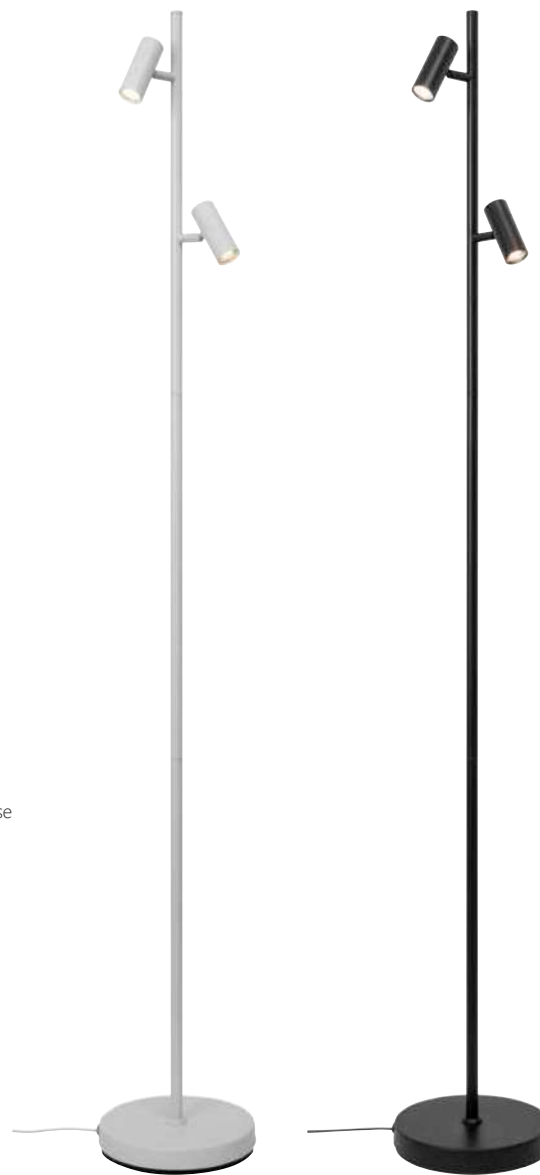

Omari Floor

Masterbox	Qty 2
Size	H: 141 cm, W: 20 cm, L: 20,6 cm, Shade Ø: 3 cm, Base Ø: 20 cm, Tilt angle: 90°
Material	Metal
IP Class	IP20, Class 3
Cable	Cable: White/Black 150 cm non replaceable Switch on fixture
Light source	Fixed LED, Incl. 2x3,2W LED,

USP's

Minimalist and streamlined design
On/off touch switch and dimmer
Adjustable lamp head for a directional light
5 year LED guarantee

White 2112254001

Black 2112254003