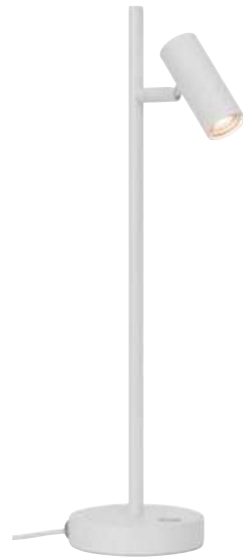

Omari Wall

Masterbox	Qty 4
Size	H: 12 cm, W: 7 cm, L: 12 cm, Shade Ø: 3 cm, Base Ø: 12 cm, Tilt angle: 90°
Material	Metal
IP Class	IP20, Class 2
Cable	Cable: White/Black 150 cm replaceable Switch on fixture
Light source	Fixed LED, Incl. 3,2W LED,

USP's
Minimalist and streamlined design
On/off touch switch and dimmer
Adjustable lamp head for a directional light
5 year LED guarantee

White 2112245001